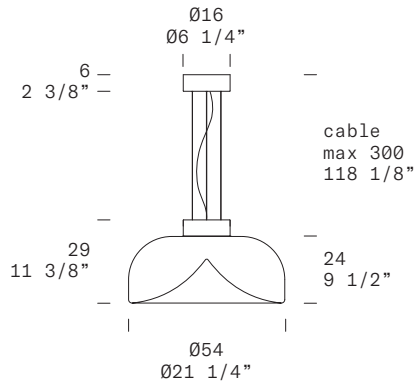

AELLA S 54 - INDOOR

Toso & Massari, 2016

USER REPLACEABLE LED

North America

LEUCOS®

TECHNICAL SHEET CERTIFICATIONS

MATERIALS	Diffuser: Glass Structure: Brass
DIMENSIONS AND WEIGHT	Diffuser: Ø21 1/4" H 9 1/2" [Ø54cm H 24cm] Canopy: Ø6 1/4" H 2 3/8" [Ø16cm H 6cm] Max cable length: 118 1/8" [300cm] Weight: 12,5 lbs
FINISHES (DIFFUSER / STRUCTURE)	[1] Transparent / Glossy Chrome [2] Transparent / Glossy Warm White [3] Smoke Grey / Matte Gunmetal [4] Transparent / Vintage Brass
	[1] [3] [2] [4]
LIGHT SOURCE	LED 1 x 26,5W LED 3800 lm (nominal) 3000K CRI≥90 LED 1 x 26,5W LED 3660 lm (nominal) 2700K CRI≥90 Voltage: 120/240V
DIMMING	Phase-cut Push-dim; 0/1-10V
CERTIFICATIONS	DRY LOCATION IP20
ON REQUEST	Additional color combinations