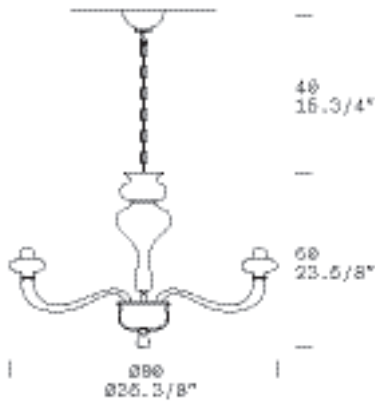

BOHEME L 8 - INDOOR

Oriano Favaretto, 2015

TECHNICAL SHEET

MATERIALS	Diffuser: Blown Glass Structure: Metal
DIMENSIONS & WEIGHT	Diffuser: $\varnothing 35 \frac{3}{8}$ " H $23 \frac{5}{8}$ " [$\varnothing 90$ cm H 60cm] Weight: 30 lbs
FINISHES (DIFFUSER / STRUCTURE)	[1] Trasparent / Chrome [2] Smoke Grey / Chrome
	 [1]
	 [2]
LIGHT SOURCE	E12 8 x 5W Retrofit LED (8 x max 60W Halogen Bulb) Voltage: 120V
CERTIFICATIONS	DRY LOCATION IP20
NOTE	Free supplied chromed metal chain for extension ($17 \frac{3}{4}$ " - 45cm)

[2]

North America

LEUCOS®

[1]

FINISH	SOURCE	CODE	QTY	TYPE
[1] Trasparent / Chrome	E12	0008292		
[2] Smoke Grey / Chrome	E12	0008295		

ACCESSORIES	L	CODE	QTY	TYPE
Chromed chain to extended	$39 \frac{3}{8}$ " - 100 cm	8000027		