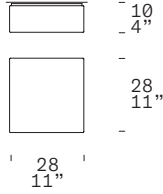

CUBI P-PL 28 - INDOOR
Leucos Design Lab, 2000

North America

LEUCOS®

TECHNICAL SHEET

MATERIALS	Diffuser: Blown an Layered Glass Structure: Metal
DIMENSIONS & WEIGHT	11" X 11" H 4" [28cm X 28cm H 10cm] Weight: 4,4 lbs
FINISHES (DIFFUSER / STRUCTURE)	Satin White / Grey
LIGHT SOURCE	E12 4 x 5W Retrofit LED (4 x max 40W Halogen Bulb) LED 1 x 12.5W 1600 lm (nominal) 3000K Voltage: 120V E12 version 110/277V LED version
CERTIFICATIONS	DRY LOCATION

FINISH	SOURCE	CODE	QTY	TYPE
Satin White / Grey	E12	0001713		

FINISH	SOURCE	CODE	QTY	TYPE
Satin White / Grey	LED 3000K	0005544		

PROJECT NAME	
SPECIFIER NAME	

Wall view

Front view

We reserve the right to change our product specifications.
Please visit www.leucos.com for the latest product information