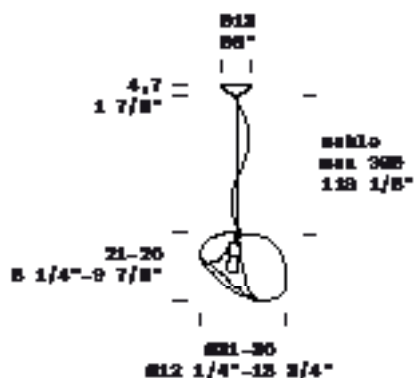

LIGHTBODY BOLD S - INDOOR

Jörg Hugo, 2021

TECHNICAL SHEET

MATERIALS	Diffuser: Glass Structure: Metal
DIMENSIONS & WEIGHT	Diffuser: Ø12 ¼"-13 ¾" H 8 ¼"-9 ⅞" [Ø31-35cm H 21-25cm] Canopy: Ø5" h1 ⅞" [Ø13cm h4,7cm] Max cable length: 118 ⅞" [300cm] Weight: 3,47 lbs
FINISHES (DIFFUSER / STRUCTURE)	Transparent / Matte Black 
LIGHT SOURCE	E26 1 x 10W Retrofit LED (1 x max 43W Halogen Bulb)
CERTIFICATIONS	DRY LOCATION  

Side view

North America

LEUCOS®

FINISH	SOURCE	CODE	QTY	TYPE
Transparent / Matte Black	E26	0011519		
ACCESSORIES	COLOR	CODE	QTY	TYPE
Off centre kit 1	chrome nickel	8000150 8000151		
Off centre kit 2	chrome nickel	8000135 8000136		