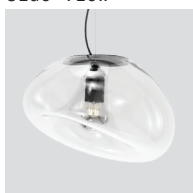

LIGHTBODY BOLD S - INDOOR

Jörg Hugo, 2021

TECHNICAL SHEET

MATERIALS	Diffuser: Glass Structure: Metal
DIMENSIONS & WEIGHT	Diffuser: Ø12 ¼"-13 ¾" H 8 ¼"-9 ⅞" [Ø31-35cm H 21-25cm] Canopy: Ø5" h1 ⅞" [Ø13cm h4,7cm] Max cable length: 118 ⅞" [300cm] Weight: 3,47 lbs
FINISHES (DIFFUSER / STRUCTURE)	Transparent / Matte Black 
LIGHT SOURCE	E26 1 x 10W Retrofit LED (1 x max 43W Halogen Bulb)
CERTIFICATIONS	DRY LOCATION  

Side view

North America

LEUCOS®

FINISH	SOURCE	CODE	QTY	TYPE
Transparent / Matte Black	E26	0011519		
ACCESSORIES	COLOR	CODE	QTY	TYPE
Off centre kit 1	chrome nickel	8000150 8000151		
Off centre kit 2	chrome nickel	8000135 8000136		