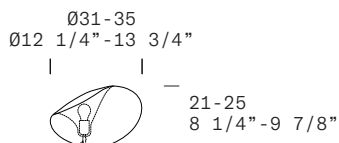

LIGHTBODY BOLD T - INDOOR
 Jörg Hugo, 2021

TECHNICAL SHEET

MATERIALS	Diffuser: Glass Structure: Metal
DIMENSIONS & WEIGHT	Diffuser: Ø12 ¼"-13 ¾" H 8 ¼"-9 ⅙" [Ø31-35cm H 21-25cm] Max cable length: 78 ¾" [200cm] Weight: 3,63 lbs
FINISHES (DIFFUSER / STRUCTURE)	Transparent / Matte Black 
LIGHT SOURCE	E26 1 x 10W Retrofit LED (1 x max 43W Halogen Bulb) Voltage: 120V
DIMMING	On-off or dimmer on cord
CERTIFICATIONS	DRY LOCATION IP20