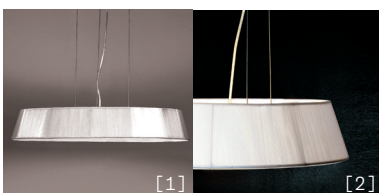

LILITH S 55 - INDOOR
Leucos Design Lab, 2006

[3]

TECHNICAL SHEET

MATERIALS	Diffuser: Cotton Thread Structure: Metal
DIMENSIONS & WEIGHT	Diffuser: 021 2/3" H 10 4" [055cm H 10cm] Canopy: 05 7/8" H 1 1/8" [015cm H 3cm] 05 7/8" H 1 1/8" Max cable length: 59" [150cm] Weight: 11,0 lbs
FINISHES (DIFFUSER / STRUCTURE)	[1] Silver / Brushed Nickel [2] White / Brushed Nickel [3] Mocho / Brushed Nickel
	 [1] [3]
	 [2]
LIGHT SOURCE	E26 4 x 10W Retrofit LED (4 x max 75W Halogen Bulb) Voltage: 120V
CERTIFICATIONS	DRY LOCATION  IP 20

FINISH	SOURCE	CODE	QUANTITY	TYPE
[1] Silver / Brushed Nickel	E26	0000086		
[2] White / Brushed Nickel	E26	0000092		
[3] Mocho / Brushed Nickel	E26	0000109		

PROJECT NAME	
SPECIFIER NAME	

We reserve the right to change our product specifications.
Please visit www.leucos.com for the latest product information