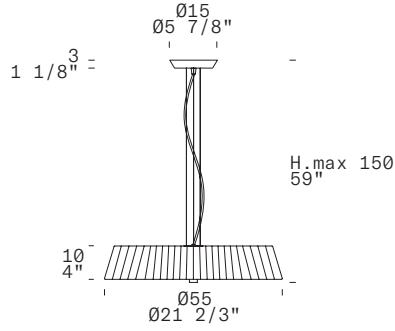

LILITH S 55 - INDOOR
Leucos Design Lab, 2006

[3]

TECHNICAL SHEET

MATERIALS	Diffuser: Cotton Thread Structure: Metal
DIMENSIONS & WEIGHT	Diffuser: 021 2/3" H 10 4" [055cm H 10cm] Canopy: 05 7/8" H 1 1/8" [015cm H 3cm] 05 7/8" H 1 1/8" Max cable length: 59" [150cm] Weight: 11,0 lbs
FINISHES (DIFFUSER / STRUCTURE)	[1] Silver / Brushed Nickel [2] White / Brushed Nickel [3] Mocho / Brushed Nickel
	 [1] [3]
	 [2]
LIGHT SOURCE	E26 4 x 10W Retrofit LED (4 x max 75W Halogen Bulb) Voltage: 120V
CERTIFICATIONS	DRY LOCATION  IP 20

FINISH	SOURCE	CODE	QUANTITY	TYPE
[1] Silver / Brushed Nickel	E26	0000086		
[2] White / Brushed Nickel	E26	0000092		
[3] Mocho / Brushed Nickel	E26	0000109		

PROJECT NAME	
SPECIFIER NAME	

We reserve the right to change our product specifications.
Please visit www.leucos.com for the latest product information