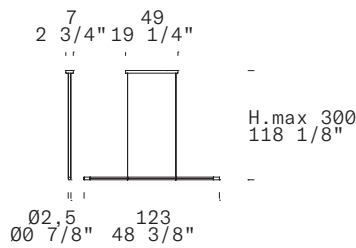

VOLTA S 120 - INDOOR

From, 2015

TECHNICAL SHEET

MATERIALS	Diffuser: Metracrylate (PMMA) Structure: Aluminium
DIMENSIONS & WEIGHT	Diffuser: 48 $\frac{3}{8}$ " \emptyset 7/8" [123cm \emptyset 2,5cm] Canopy: 19 $\frac{1}{4}$ " X 2 $\frac{3}{4}$ " [49cm X 7cm] Max cable lenght: 118 $\frac{1}{8}$ " [300cm] Weight: 4,4 lbs
FINISHES (DIFFUSER / STRUCTURE)	[1] Satin Methacrylate / Matte White [2] Satin Methacrylate / Textured Black RAL 9004
	 [1]
	 [2]
LIGHT SOURCE	LED 1 x 23W 1950 lm (nominal) 2700K CRI \geq 90 Voltage: 100/277V
CERTIFICATIONS	DRY LOCATION IP40
NOTE	Push dimmer Patented hanging system: 360° rotation Cable Insulation Kit included

Push dimmer 360° rotation

North America

LEUCOS®

[2]

FINISH	SOURCE	CODE	QUANTITY	TYPE
[1] Satin Methacrylate / Matte White	2700K LED	0009794		
[2] Satin Methacrylate / Textured Black RAL 9004	2700K LED	0010161		