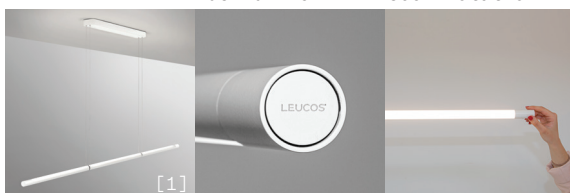

VOLTA S 120 - INDOOR

From, 2015

TECHNICAL SHEET

MATERIALS	Diffuser: Metracrylate (PMMA) Structure: Aluminium
DIMENSIONS & WEIGHT	Diffuser: 48 $\frac{3}{8}$ " \emptyset 7/8" [123cm \emptyset 2,5cm] Canopy: 19 $\frac{1}{4}$ " X 2 $\frac{3}{4}$ " [49cm X 7cm] Max cable lenght: 118 $\frac{1}{8}$ " [300cm] Weight: 4,4 lbs
FINISHES (DIFFUSER / STRUCTURE)	[1] Satin Methacrylate / Matte White [2] Satin Methacrylate / Textured Black RAL 9004
	 [1]
	 [2]
LIGHT SOURCE	LED 1 x 23W 1950 lm (nominal) 2700K CRI \geq 90 Voltage: 100/277V
CERTIFICATIONS	DRY LOCATION IP40
NOTE	Push dimmer Patented hanging system: 360° rotation Cable Insulation Kit included

Push dimmer 360° rotation

North America

LEUCOS®

[2]

FINISH	SOURCE	CODE	QUANTITY	TYPE
[1] Satin Methacrylate / Matte White	2700K LED	0009794		
[2] Satin Methacrylate / Textured Black RAL 9004	2700K LED	0010161		