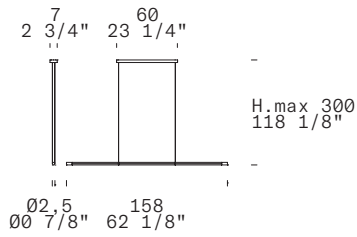

VOLTA S 160 - INDOOR
From, 2015

North America

LEUCOS®

TECHNICAL SHEET

MATERIALS Diffuser: Metracrylate (PMMA)
Structure: Aluminium

DIMENSIONS & WEIGHT Diffuser: 62 1/8" x 00 7/8" [158cm x 02,5cm]
Canopy: 23 1/4" x 2 3/4" [60cm x 7cm]
Max cable lenght: 118 1/8" [300cm]
Weight: 4,4 lbs

FINISHES (DIFFUSER / STRUCTURE) [1] Satin Methacrylate / Matte White
[2] Satin Methacrylate / Textured Black RAL 9004

LIGHT SOURCE LED 1 x 30W 2560 lm (nominal) 2700K CRI≥90
Voltage: 100/277V

CERTIFICATIONS DRY LOCATION IP40