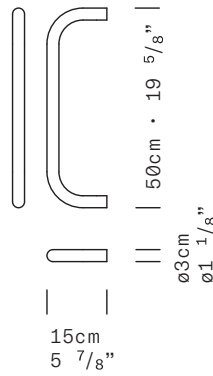

<b>MATERIALS</b>	Aluminum
<b>DIMENSIONS &amp; WEIGHT</b>	Diffuser: $\varnothing 41\text{cm}$ H $43\text{cm}$ [ $\varnothing 16\ 1/8''$ H $16\ 7/8''$ ] Max cable length: $500\text{cm}$ [ $196\ 7/8''$ ] + $150\text{cm}$ [ $59''$ ] push dimmer Weight: 9,6 lbs
<b>LIGHT SOURCE</b>	LED 1 x 37W 5623 lm 3000K or 5405 lm 2700K CRI $\geq$ 90 (user replaceable) MacAdam 3-step Voltage: 120/240V  *All LED lamps are available in either 2700K or 3000K

## GRIP MOUNT

L50 CM [19  $\frac{5}{8}"$ ]