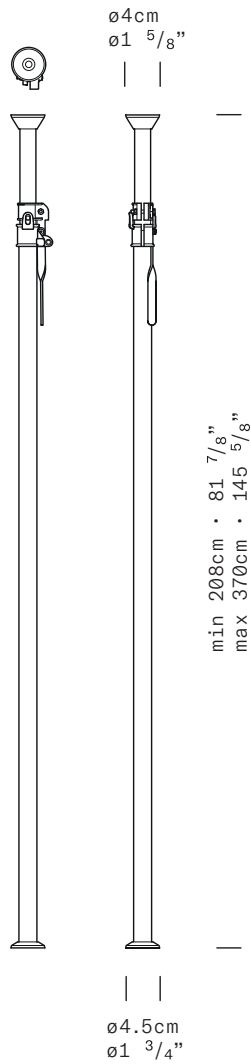

<b>MATERIALS</b>	Aluminum
<b>DIMENSIONS &amp; WEIGHT</b>	Diffuser: $\varnothing 41\text{cm}$ H $43\text{cm}$ [ $\varnothing 16\ 1/8''$ H $16\ 7/8''$ ] Max cable length: $500\text{cm}$ [ $196\ 7/8''$ ] + $150\text{cm}$ [ $59''$ ] push dimmer Weight: 9,6 lbs
<b>LIGHT SOURCE</b>	LED 1 x 37W 5623 lm 3000K or 5405 lm 2700K CRI $\geq$ 90 (user replaceable) MacAdam 3-step Voltage: 120/240V  *All LED lamps are available in either 2700K or 3000K

## GRIP MOUNT

L50 CM [19  $\frac{5}{8}"$ ]

## GRIP MOUNT

L120 CM [47  $\frac{1}{4}"$ ]

ACCESSORIES	FINISH	CODE	QUANTITY	TYPE
AUTOPOLE	anodized aluminum	8000320		
GRIP MOUNT 50 CM	polished anodized metal	8000321		
GRIP MOUNT 120 CM	polished anodized metal	8000322		