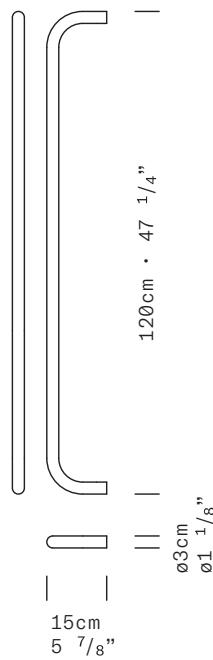

GRIP MOUNT

L120 CM [47 $\frac{1}{4}"$]

ACCESSORIES	FINISH	CODE	QUANTITY	TYPE
AUTOPOLE	anodized aluminum	8000320		
GRIP MOUNT 50 CM	polished anodized metal	8000321		
GRIP MOUNT 120 CM	polished anodized metal	8000322