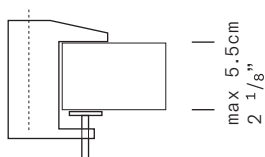

MATERIALS Steel, aluminum diffuser

DIMENSIONS & WEIGHT Diffuser: $\varnothing 16\text{cm}$ H 18cm [$\varnothing 6\ 1/4''$ H $7\ 1/8''$]
 Structure: minimum height 50cm [$16\ 5/8''$];
 maximum outreach 115cm [$45\ 1/4''$]
 Max cable length: 200cm [$78\ 3/4''$]
 Weight: 4 lbs

11 Mayfield Avenue
 Edison New Jersey, 08837 United States of America
 Tel 001 732 225-0010

<https://www.leucos.com>
info.us@leucos.com

TABLE CLAMP
A-AX

TABLE CLAMP
A-LUNGO

FIXED BRACKET
C

WALL BRACKET
B-LARGE