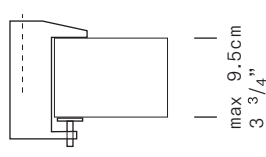

MATERIALS Steel, aluminum diffuser

DIMENSIONS & WEIGHT Diffuser: $\varnothing 16\text{cm}$ H 18cm [$\varnothing 6\ 1/4''$ H $7\ 1/8''$]
 Structure: minimum height 50cm [$16\ 5/8''$];
 maximum outreach 115cm [$45\ 1/4''$]
 Max cable length: 200cm [$78\ 3/4''$]
 Weight: 4 lbs

11 Mayfield Avenue
 Edison New Jersey, 08837 United States of America
 Tel 001 732 225-0010

<https://www.leucos.com>
info.us@leucos.com

TABLE CLAMP
A-AX

TABLE CLAMP
A-LUNGO

FIXED BRACKET
C

WALL BRACKET
B-LARGE