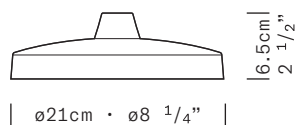

ROUND BASE

ACCESSORIES	FINISH	CODE	QUANTITY	TYPE
TABLE CLAMP A-AX	matte white	8000301		
	matte black	8000303		
TABLE CLAMP A-LUNGO	matte white	8000088		
	matte black	8000090		
FIXED BRACKET C	matte white	8000095		
	matte black	8000097		
ROUND BASE	matte white	8000078		
	matte black	8000080		
	matte amarant red	8000335		
	matte mica blue	8000331		
	matte sablé grey	8000332		
	rust brown	8000333		
WALL BRACKET B-LARGE	matte white	8000092		
	matte black	8000094		

NOTE Choose an accessory to complete the lamp