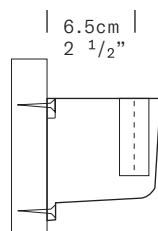

MATERIALS Steel, aluminum diffuser

DIMENSIONS & WEIGHT Diffuser: $\varnothing 16\text{cm}$ H 18cm [$\varnothing 6\ 1/4''$ H $7\ 1/8''$]
 Structure: minimum height 50cm [$16\ 5/8''$];
 maximum outreach 115cm [$45\ 1/4''$]
 Max cable length: 200cm [$78\ 3/4''$]
 Weight: 4 lbs

11 Mayfield Avenue
 Edison New Jersey, 08837 United States of America
 Tel 001 732 225-0010

<https://www.leucos.com>
info.us@leucos.com

TABLE CLAMP
A-AX

TABLE CLAMP
A-LUNGO

FIXED BRACKET
C

WALL BRACKET
B-LARGE