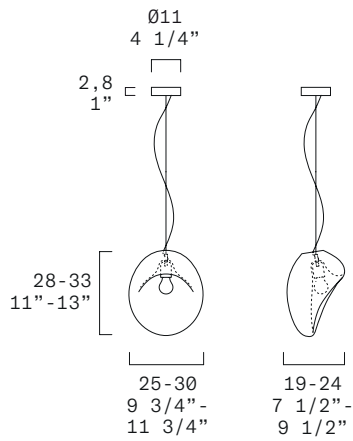

LIGHTBODY S - INDOOR

Jörg Hugo, 2021

North America

LEUCOS

Discover more

TECHNICAL SHEET

MATERIALS	Diffuser: Glass Structure: Metal
DIMENSIONS	Diffuser: [9 3/4"-11 3/4" H11"-13"] 25-30cm H28-33cm Canopy: [Ø4 1/4" H1"] Ø11cm H2,8cm Cable lenght: [118 1/8"] 300 cm - feet 9.84'
FINISHES (DIFFUSER + STRUCTURE)	[1] Transparent + Matte Chrome [2] Transparent with satin finish + Matte Chrome [3] Shaded Burgundy + Matte Chrome [4] Shaded White + Matte Chrome [5] Transparent Pink + Matte Chrome
CANOPY	Matte white
LIGHT SOURCE	E26 1 x 10W Retrofit LED
MARKING	DRY LOCATION IP20
PACKAGING	Gross weight: 11lbs - 0,20ft³ Dimensions: 17"x17"x14"

FINISH	SOURCE	CODE	QTY	TYPE
[1] Trasparent + Matte Chrome	E26	0012426		
[2] Trasparent with satin finish + Matte Chrome	E26	0012427		
[3] Shaded Burgundy + Matte Chrome	E26	0012428		
[4] Shaded White + Matte Chrome	E26	0012429		
[5] Trasparent Pink + Matte Chrome	E26	0012430		