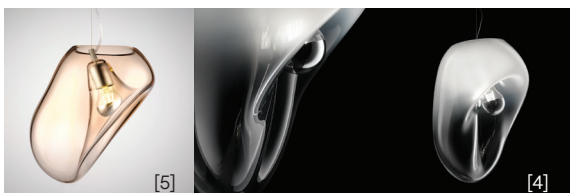

FINISH	SOURCE	CODE	QTY	TYPE
[1] Trasparent + Matte Chrome	E26	0012426		
[2] Trasparent with satin finish + Matte Chrome	E26	0012427		
[3] Shaded Burgundy + Matte Chrome	E26	0012428		
[4] Shaded White + Matte Chrome	E26	0012429		
[5] Trasparent Pink + Matte Chrome	E26	0012430		

PROJECT NAME	
SPECIFIER NAME	

Side view

Detail