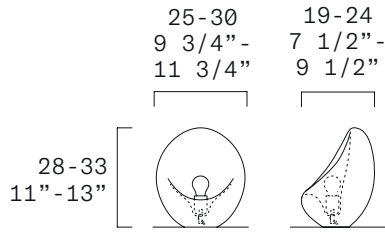

**LIGHTBODY T - INDOOR**

Jörg Hugo, 2021

upgraded colors

Discover  
more

TECHNICAL SHEET

MATERIALS	Diffuser: Glass Structure: Metal
DIMENSIONS	Diffuser: [9 3/4" - 11" 3/4 H11" - 33"] 25-30 cm H28-33 cm Cable lenght: [78 3/4"] 200 cm - feet 9.84'

PACKAGING	Gross weight: 11lbs- 0,20ft³ Dimensions: 17"x17"x14"
-----------	---

Front view

Detail

North America

**LEUCOS**

[5]

CONTROL	On-Off			
FINISH	SOURCE	CODE	QTY	TYPE
[1] Trasparent + Matte Black	E26	0012274		
[2] Trasparent with satin finish + Matte Black	E26	0012418		
[3] Shaded Burgundy + Matte Black	E26	0012420		
[4] Shaded White + Matte Black	E26	0012422		
[5] Trasparent Pink + Matte Black	E26	0012424		