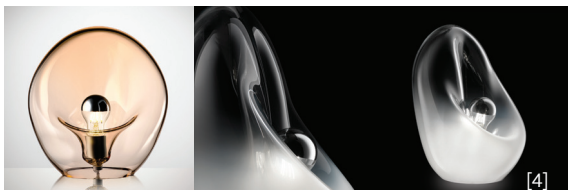

**LIGHTBODY T - INDOOR**

Jörg Hugo, 2021

upgraded colors

Discover  
more

TECHNICAL SHEET

MATERIALS	Diffuser: Glass Structure: Metal
DIMENSIONS	Diffuser: [9 3/4" - 11" 3/4 H11" - 33"] 25-30 cm H28-33 cm Cable lenght: [78 3/4"] 200 cm - feet 9.84'

FINISHES (DIFFUSER + STRUCTURE)	[1] Trasparent + Matte Black
	[2] Trasparent with satin finish + Matte Black
	[3] Shaded Burgundy + Matte Black
	[4] Shaded White + Matte Black
	[5] Trasparent Pink + Matte Black

PACKAGING	Gross weight: 11lbs- 0,20ft³ Dimensions: 17"x17"x14"
-----------	---

Front view

Detail

North America

**LEUCOS**

[5]

CONTROL	On-Off			
FINISH	SOURCE	CODE	QTY	TYPE
[1] Trasparent + Matte Black	E26	0012274		
[2] Trasparent with satin finish + Matte Black	E26	0012418		
[3] Shaded Burgundy + Matte Black	E26	0012420		
[4] Shaded White + Matte Black	E26	0012422		
[5] Trasparent Pink + Matte Black	E26	0012424		