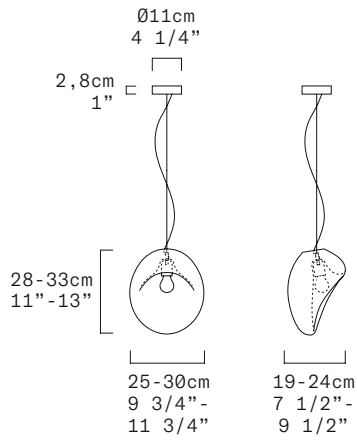

LIGHTBODY S - INDOOR

Jörg Hugo, 2021

Discover more

North America

LEUCOS

TECHNICAL SHEET	
MATERIALS	Diffuser: Blown Glass Structure: Metal
CANOPY	Matte White
DIMENSIONS	Diffuser: [9 3/4"-11 3/4" H11"-13"] 25-30cm H28-33cm Canopy: [Ø4 1/4" H1"] Ø11cm H2,8cm Cable length: [118 1/8"] 300cm
LIGHT SOURCE	120Vac 50-60Hz E26 1 x 10W LED Bulb
MARKING	DRY LOCATION 
WEIGHT	Net Weight: 9,03 Ibs

FINISH (DIFFUSER + STRUCTURE)	SOURCE	CODE	QTY	TYPE
[[1] Trasparent + Matte Chrome	E26	0012426		
[2] Trasparent with satin finish + Matte Chrome	E26	0012427		
[3] Shaded Burgundy + Matte Chrome	E26	0012428		
[4] Shaded White + Matte Chrome	E26	0012429		
[5] Trasparent Pink + Matte Chrome	E26	0012430		
NOTE	Light bulbs not included			