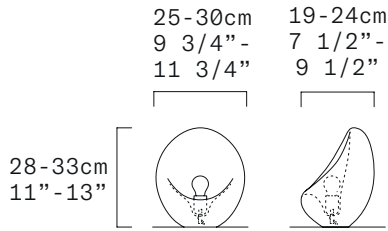

**LIGHTBODY T - INDOOR**

Jörg Hugo, 2021

North America

**LEUCOS**

Discover more

TECHNICAL SHEET	
MATERIALS	Diffuser: Blown Glass Structure: Metal
DIMENSIONS	Diffuser: [9 3/4"-11 3/4" H11"-13"] 25-30cm H28-33cm Canopy: [Ø4 1/4" H1"] Ø11cm H2,8cm Cable length: [72 7/8"] 185cm
LIGHT SOURCE	120Vac 50-60Hz E26 1 x 10W LED Bulb
CONTROL	On-Off switch on cord
MARKING	DRY LOCATION
WEIGHT	Net Weight: 9,25 Ibs