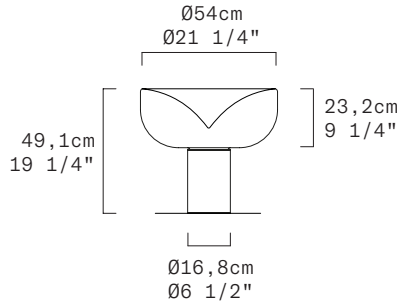

AELLA T 54 - INDOOR

Toso & Massari, 1968

Upgraded

Discover more

REPLACEABLE LED

TECHNICAL SHEET

MATERIALS	Diffuser: Blown Glass Structure: Metal
DIMENSIONS	Diffuser: [Ø21 1/4" H9 1/4"] Ø54 cm H23,2 cm Base: [Ø6 1/2" H10 / 14"] Ø16,8 cm H25,9 cm Cable length: [78 3/4"] 200 cm
LIGHT SOURCE	100-240Vac 50-60Hz LED 1 X 26,6W 4060lm (nominal) 3000K CRI≥90 LED 1 X 26,6W 3808lm (nominal) 2700K CRI≥90
DIMMING PROTOCOL	Dimmer on cord
MARKING	DRY LOCATION
NET WEIGHT	36,26 Ibs

PROJECT NAME	
SPECIFIER NAME	

We reserve the right to change our product specifications.
Please visit www.leucos.com for the latest product information

North America

LEUCOS