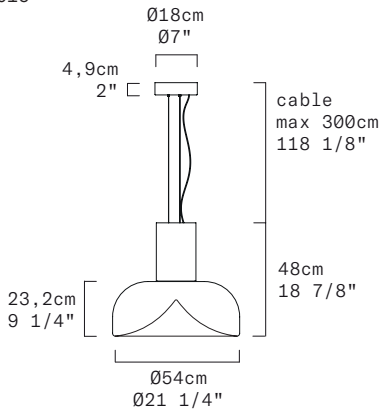

AELLA S 54 L - INDOOR

Toso & Massari, 2016

Upgraded

Discover more

REPLACEABLE LED

TECHNICAL SHEET

MATERIALS Diffuser: Blown Glass
Structure: Metal

CANOPY Matte White

DIMENSIONS Diffuser: [Ø21 1/4" H9 1/8"] Ø54 cm H23,2 cm
Canopy: [Ø7" H2"] Ø18 cm H4,9cm
Cable length: [118 1/8"] 300 cm

100-240Vac 50-60Hz

Transparent with White Spot Diffuser:
LED 1 X 16,6W 2615 lm (delivered) 3000K CRI≥90
LED 1 X 16,6W 2514 lm (delivered) 2700K CRI≥90

LIGHT SOURCE Smoke Grey Diffuser:
LED 1 X 16,6W 2010 lm (delivered) 3000K CRI≥90
LED 1 X 16,6W 1933 lm (delivered) 2700K CRI≥90

All other finishes:
LED 1 X 16,6W 3944 lm (nominal) 3000K CRI≥90
LED 1 X 16,6W 3791 lm (nominal) 2700K CRI≥90

DIMMING PROTOCOL Push-dim; 0/1-10V; Dali

MARKING DRY LOCATION

WEIGHT Net weight: 30,64 Ibs

PROJECT NAME

SPECIFIER NAME

We reserve the right to change our product specifications.
Please visit www.leucos.com for the latest product information

11 Mayfield Avenue, Edison, NJ 08837 - USA
Tel +1 (732) 225-0010

<https://www.leucos.com/en-us/info.us@leucos.com>

North America

LEUCOS