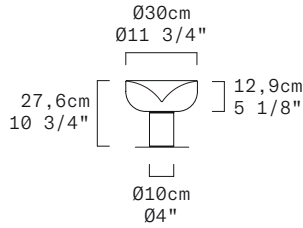

AELLA T 30 - INDOOR

Toso & Massari, 2017

Upgraded