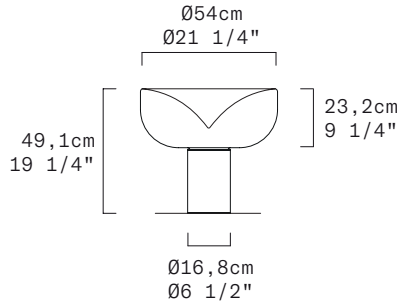

AELLA T 54 - INDOOR

Toso & Massari, 1968

Upgraded

Discover more

REPLACEABLE LED

TECHNICAL SHEET

MATERIALS	Diffuser: Blown Glass Structure: Metal
DIMENSIONS	Diffuser: [Ø21 1/4" H9 1/4"] Ø54 cm H23,2 cm Base: [Ø6 1/2" H10 / 14"] Ø16,8 cm H25,9 cm Cable length: [78 3/4"] 200 cm
LIGHT SOURCE	100-240Vac 50-60Hz LED 1 X 26,6W 4060lm (nominal) 3000K CRI≥90 LED 1 X 26,6W 3808lm (nominal) 2700K CRI≥90
DIMMING PROTOCOL	Dimmer on cord
MARKING	DRY LOCATION
WEIGHT	Net weight: 36,26 Ibs