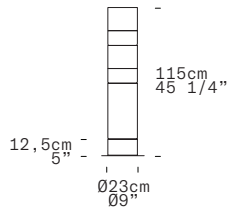

STACKING B TR - INDOOR

Rockwell Group, 2007

Discover more

TECHNICAL SHEET	
MATERIALS	Diffuser: Blown Glass Structure: Metal
DIMENSIONS	Diffuser: [Ø9" h45 1/4"] Ø23cm h115cm Cable lenght: [86 5/8"] 220cm
LIGHT SOURCE	120Vac 50-60Hz GU10 4 x 7W LED Bulb
CONTROL	On-Off switch on cord
MARKING	DRY LOCATION
WEIGHT	Net weight: 63,93 Ibs

North America

LEUCOS

CONTROL	On-Off switch on cord			
FINISH (DIFFUSER + STRUCTURE)	SOURCE	CODE	QTY	TYPE
Smoke Grey, White, Smoke Grey, White, Mirror + Chrome	GU10	0004097		
NOTE	Light bulbs not included			