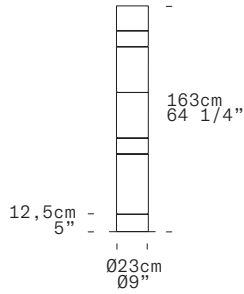

# STACKING C TR - INDOOR

Rockwell Group, 2007

Discover more

TECHNICAL SHEET	
MATERIALS	Diffuser: Blown Glass Structure: Metal
DIMENSIONS	Diffuser: [Ø9" h64 1/4"] Ø23cm h163cm Cable length: [86 5/8"] 220cm
LIGHT SOURCE	120Vac 50-60Hz GU10 4 x 7W LED Bulb
CONTROL	On-Off switch on cord
MARKING	DRY LOCATION
WEIGHT	Net weight: 80,90 Ibs

North America

**LEUCOS**

CONTROL	On-Off switch on cord			
FINISH (DIFFUSER + STRUCTURE)	SOURCE	CODE	QTY	TYPE
Smoke Grey, White, Amber, Tobacco, White, Amber + Gold	GU10	0004099		
NOTE	Light bulbs not included			