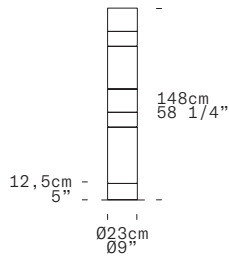

STACKING D TR - INDOOR

Rockwell Group, 2007

Discover more

TECHNICAL SHEET

MATERIALS Diffuser: Blown Glass
Structure: Metal

DIMENSIONS Diffuser: [09" h58 1/4"] Ø23cm h148cm
Cable length: [86 5/8"] 220cm

LIGHT SOURCE 120Vac 50-60Hz
GU10 4 x 7W LED Bulb

CONTROL On-Off switch on cord

MARKING DRY LOCATION

WEIGHT Net weight: 66,57 Ibs

North America

LEUCOS

CONTROL	On-Off switch on cord			
FINISH (DIFFUSER + STRUCTURE)	SOURCE	CODE	QTY	TYPE
White, Gold, Transparent Tobacco, White, Gold, Black + Gold	GU10	0004101		
NOTE	Light bulbs not included			