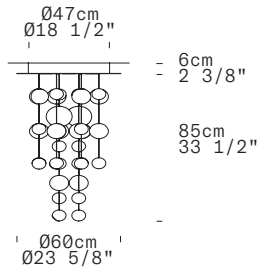

**ETHER S - INDOOR**

Patrick Jouin, 2007

Discover more

| TECHNICAL SHEET |  |
|-----------------|--|
| MATERIALS       | Diffuser: Borosilicate Blown Glass<br>Structure: Steel   |
| DIMENSIONS      | Diffuser: [ $\varnothing 23\ 5/8''$ H $33\ 1/2''$ ] $\varnothing 60\text{cm}$ H $85\text{cm}$<br>Canopy: [ $\varnothing 18\ 1/2''$ H $2\ 3/8''$ ] $\varnothing 47\text{cm}$ H $6\text{cm}$ |
| LIGHT SOURCE    | 120Vac 50-60Hz<br>GU10 5 x 7W LED Bulb   |
| MARKING         | DRY LOCATION    |
| WEIGHT          | Net weight: 27,77 lbs  |
| ON REQUEST      | Special Versions   |