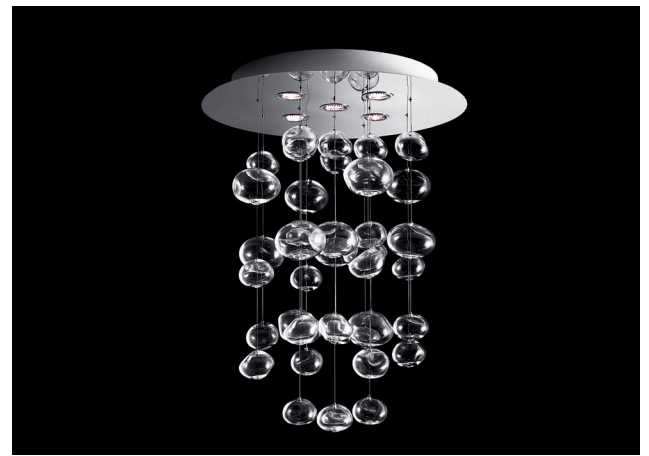

**ETHER S - INDOOR**

Patrick Jouin, 2007

Discover more

| TECHNICAL SHEET |  |
|-----------------|--|
| MATERIALS       | Diffuser: Borosilicate Blown Glass<br>Structure: Steel   |
| DIMENSIONS      | Diffuser: [ $\varnothing 23\ 5/8''$ H $33\ 1/2''$ ] $\varnothing 60\text{cm}$ H $85\text{cm}$<br>Canopy: [ $\varnothing 18\ 1/2''$ H $2\ 3/8''$ ] $\varnothing 47\text{cm}$ H $6\text{cm}$ |
| LIGHT SOURCE    | 120Vac 50-60Hz<br>GU10 5 x 7W LED Bulb   |
| MARKING         | DRY LOCATION    |
| WEIGHT          | Net weight: 27,77 lbs  |
| ON REQUEST      | Special Versions   |

North America

**LEUCOS**

| FINISH (DIFFUSER + STRUCTURE) | SOURCE                   | CODE    | QTY | TYPE |
|-------------------------------|--------------------------|---------|-----|------|
| Transparent + Polished Steel  | GU10                     | 0010071 |     |      |
| NOTE                          | Light bulbs not included |         |     |      |