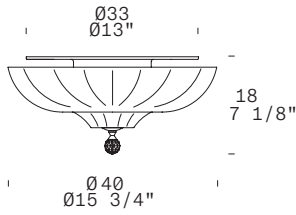

PASCALE PL 40 - INDOOR
 Leucos Design Lab, 2005

North America

LEUCOS®

TECHNICAL SHEET

MATERIALS	Diffuser: Curved Cast Glass pressed with "Fracco" Structure: Metal
DIMENSIONS & WEIGHT	Diffuser: Ø15 3/4" H 7 1/8" [Ø40cm H 18cm] Weight: 13,3 lbs
FINISHES (DIFFUSER / STRUCTURE)	Crystal / Chrome 
LIGHT SOURCE	E12 2 x 5W Retrofit LED (max 2 x 60W Halogen Bulb) Voltage: 120V
CERTIFICATIONS	DRY LOCATION IP20

FINISH	SOURCE	CODE	QUANTITY	TYPE
Crystal / Chrome	E12	0000386		

PROJECT NAME	
SPECIFIER NAME	

We reserve the right to change our product specifications.
 Please visit www.leucos.com for the latest product information