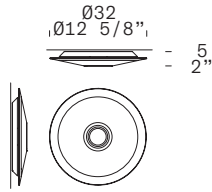

**PLANET P-PL 32 - INDOOR**  
Leucos Design Lab, 2013

North America

**LEUCOS®**

TECHNICAL SHEET

MATERIALS	Diffuser: Slumpd and Screen-Printed Glass Structure: Metal
DIMENSIONS & WEIGHT	Ø12 5/8" H 2" [Ø32cm H 5cm] Weight: 4,0 lbs
FINISHES (DIFFUSER / STRUCTURE)	Satin White / Chrome 
LIGHT SOURCE	LED 1 x 19,5W 1420 lm (nominal) 3000K Voltage: 120/277V
CERTIFICATIONS	DRY LOCATION <input type="checkbox"/> IP20 <input type="checkbox"/> ADA

FINISH	SOURCE	CODE	QUANTITY	TYPE
Satin White / Chrome	LED 3000K	0008642		

PROJECT NAME	
SPECIFIER NAME	

Wall view

Ceiling view

We reserve the right to change our product specifications.  
Please visit [www.leucos.com](http://www.leucos.com) for the latest product information