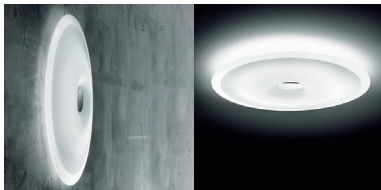

PLANET P-PL 48 - INDOOR
Leucos Design Lab, 2008

TECHNICAL SHEET

MATERIALS Diffuser: Slumpd and Screen-Printed Glass
Structure: Metal

DIMENSIONS & WEIGHT Ø19" H 3 ¼" [Ø48cm H 8,5cm]
Weight: 7,9 lbs

FINISHES (DIFFUSER / STRUCTURE) Satin White / Chrome

LIGHT SOURCE G9 6 x 4W Retrofit LED
(max 6 x 25W Halogen Bulb)
LED 1 x 18W 2700 lm (nominal) 3000K
Voltage: 100/120V

DIMMING (LED version) Push-dim; 0/1-10V

CERTIFICATIONS DRY LOCATION

Wall view

Ceiling view

North America

LEUCOS®

FINISH	SOURCE	CODE	QUANTITY	TYPE
Satin White / Chrome	G9	0003752		

DIMMING	Push-dim; 1-10V			
----------------	------------------------	--	--	--

FINISH	SOURCE	CODE	QUANTITY	TYPE
Satin White / Chrome	3000K LED	0004526		