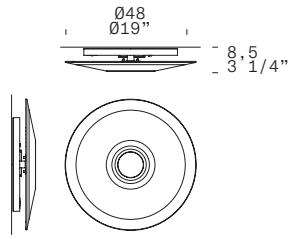

PLANET P-PL 48 - INDOOR
Leucos Design Lab, 2008

TECHNICAL SHEET

MATERIALS Diffuser: Slumpd and Screen-Printed Glass
Structure: Metal

DIMENSIONS & WEIGHT Ø19" H 3 ¼" [Ø48cm H 8,5cm]
Weight: 7,9 lbs

FINISHES (DIFFUSER / STRUCTURE) Satin White / Chrome

North America

LEUCOS®

FINISH	SOURCE	CODE	QUANTITY	TYPE
Satin White / Chrome	G9	0003752		

DIMMING	Push-dim; 1-10V			
----------------	------------------------	--	--	--

FINISH	SOURCE	CODE	QUANTITY	TYPE
Satin White / Chrome	3000K LED	0004526		