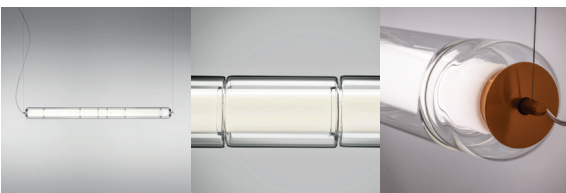

TECHNICAL SHEET

MATERIALS	Diffuser: Glass Structure: Aluminium
DIMENSIONS	Diffuser: Ø10cm L120,6cm [Ø4" 47 1/2"] Canopy: Ø40cm x 7cm x H4cm [Ø15 3/4" x 2 3/4" x 1 5/8"] Cable length: 300cm [118 1/8"]
FINISHES (DIFFUSER + STRUCTURE)	Transparent + Anodized Aluminium 
LIGHT SOURCE	5 X LED STRIP 24V 28,75W (total) 3306 lm (nominal) 3000K CRI≥90 5 X LED STRIP 24V 28,75W (total) 3162 lm (nominal) 2700K CRI≥90
CONTROL	Phase-cut; 0/1-10V
MARKING	DRY LOCATION IP20
ON REQUEST	Customized structure colors

Custom color

CONTROL	Phase-cut; 0/1-10V			
FINISH	SOURCE	CODE	QTY	TYPE
Transparent + Anodized Aluminium	LED 3000K LED 2700K	0012410 0012411		

PROJECT NAME	
SPECIFIER NAME	

We reserve the right to change our product specifications.
Please visit www.leucos.com for the latest product information