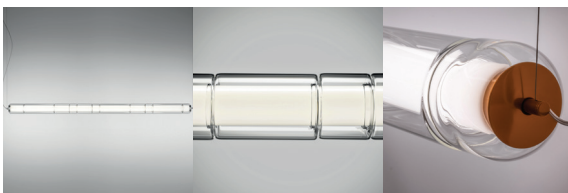

TECHNICAL SHEET

MATERIALS	Diffuser: Glass Structure: Aluminium
DIMENSIONS	Diffuser: $\varnothing 10\text{cm}$ L180cm [$\varnothing 4$ " 70 7/8"] Canopy: $\varnothing 40\text{cm}$ x 7cm x H4cm [$\varnothing 15 \frac{3}{4}$ " x 2 3/4" x 1 5/8"] Cable length: 300cm [118 1/8"]
FINISHES (DIFFUSER + STRUCTURE)	Transparent + Anodized Aluminium 
LIGHT SOURCE	5 X LED STRIP 24V 43,75W (total) 5031 lm (nominal) 3000K CRI \geq 90 5 X LED STRIP 24V 43,75W (total) 4812 lm (nominal) 2700K CRI \geq 90
CONTROL	Phase-cut; 0/1-10V
MARKING	DRY LOCATION IP20
ON REQUEST	Customized structure colors

CONTROL	Phase-cut; 0/1-10V			
FINISH	SOURCE	CODE	QTY	TYPE
Transparent + Anodized Aluminium	3000K LED	0012408		
	2700K LED	0012409		

PROJECT NAME	
SPECIFIER NAME	

Custom color

We reserve the right to change our product specifications.
Please visit www.leucos.com for the latest product information