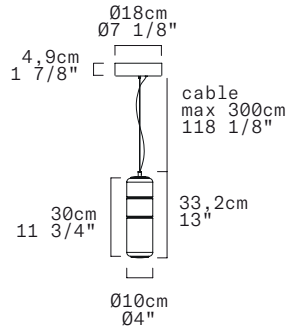

STACKING S 30 V - INDOOR

David Rockwell, 2023

Discover more

REPLACEABLE LED

North America

LEUCOS