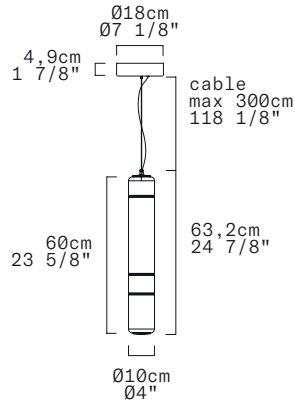

STACKING S 60 V - INDOOR

David Rockwell, 2023

Discover more

REPLACEABLE LED

TECHNICAL SHEET

MATERIALS Diffuser: Blown Borosilicate Glass
Structure: Aluminum

DIMENSIONS Diffuser: [04" H23 5/8"] Ø10cm H60cm
Canopy: [07 1/8" H1 7/8"] Ø18cm H4,9cm
Cable length: [118 1/8"] 300cm

CANOPY Matte White

LIGHT SOURCE 5 X LED STRIP 13,75W (total) 1218 lm (delivered) 3000K CRI≥90
5 X LED STRIP 13,75W (total) 1186 lm (delivered) 2700K CRI≥90

DIMMING PROTOCOL 0/1-10V; Phase cut

MARKING DRY LOCATION

WEIGHT Net weight: 7,05 Ibs

PROJECT NAME

SPECIFIER NAME

We reserve the right to change our product specifications.
Please visit www.leucos.com for the latest product information

11 Mayfield Avenue, Edison, NJ 08837 – USA
Tel +1 (732) 225-0010