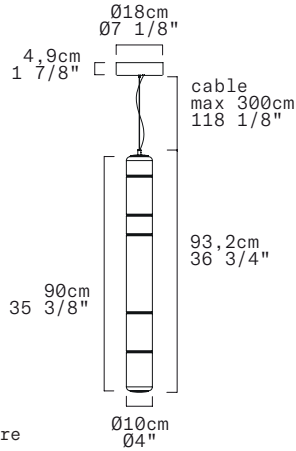

STACKING S 90 V - INDOOR

David Rockwell, 2023

Discover more