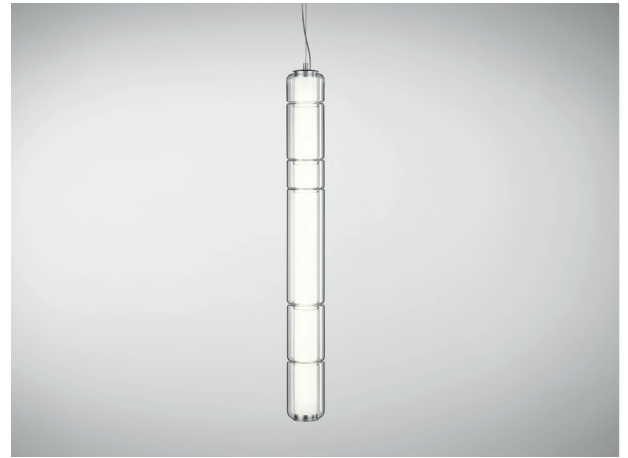

TECHNICAL SHEET

MATERIALS	Diffuser: Blown Borosilicate Glass Structure: Aluminum
DIMENSIONS	Diffuser: [04" h35 3/8"] Ø10cm H90cm Canopy: [07 1/8" H1 7/8"] Ø18cm H4,9cm Cable length: [118 1/8"] 300cm
CANOPY	Matte White
LIGHT SOURCE	5 X LED STRIP 21,25W (total) 1895 lm (delivered) 3000K CRI≥90 5 X LED STRIP 21,25W (total) 1857 lm (delivered) 2700K CRI≥90
DIMMING PROTOCOL	0/1-10V; Phase cut
MARKING	DRY LOCATION
WEIGHT	Net weight: 9,48 Ibs

PROJECT NAME	
SPECIFIER NAME	

We reserve the right to change our product specifications.
Please visit www.leucos.com for the latest product information

North America

LEUCOS