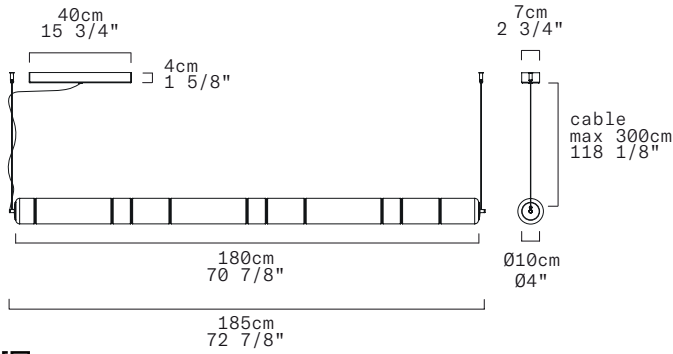

STACKING S 180 H - INDOOR

David Rockwell, 2023

Discover more

REPLACEABLE LED

TECHNICAL SHEET

MATERIALS	Diffuser: Blown Borosilicate Glass Structure: Aluminum
DIMENSIONS	Diffuser: [Ø4" L70 7/8"] Ø10cm L180cm Canopy: [15 3/4" x 2 3/4" x H1 5/8"] 40cm x 7cm x H4cm Cable length: [118 1/8"] 300cm
CANOPY	Matte White
LIGHT SOURCE	5 X LED STRIP 43,75W (total) 3830 lm (delivered) 3000K CRI≥90 5 X LED STRIP 43,75W (total) 3539 lm (delivered) 2700K CRI≥90
DIMMING PROTOCOL	0/1-10V; Phase cut
MARKING	DRY LOCATION 
WEIGHT	Net weight: 22,04 Ibs