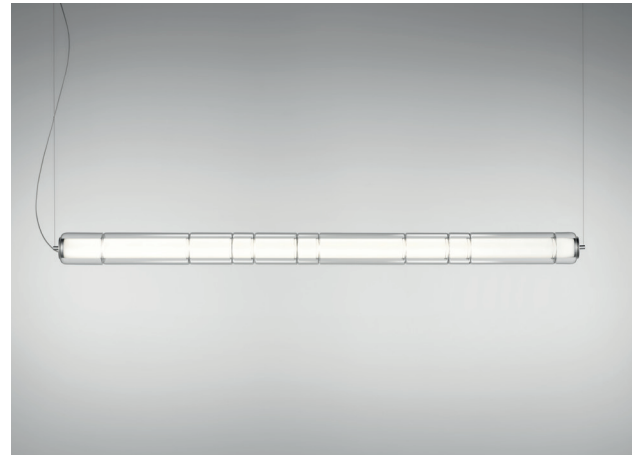

100-277Vac 50-60Hz standard version

(supplied with canopy & driver)

DIMMING PROTOCOL	0/1-10V; Phase cut			
FINISH (DIFFUSER + STRUCTURE)	SOURCE	CODE	QTY	TYPE
Transparent + Anodized Aluminum	LED 3000K	0012408		
	LED 2700K	0012409		

24Vdc version installation with remote driver

(supplied without canopy & driver)

DIMMING PROTOCOL	Driver and canopy not included			
FINISH (DIFFUSER + STRUCTURE)	SOURCE	CODE	QTY	TYPE
Transparent + Anodized Aluminum	LED 3000K	0013273		
	LED 2700K	0013274