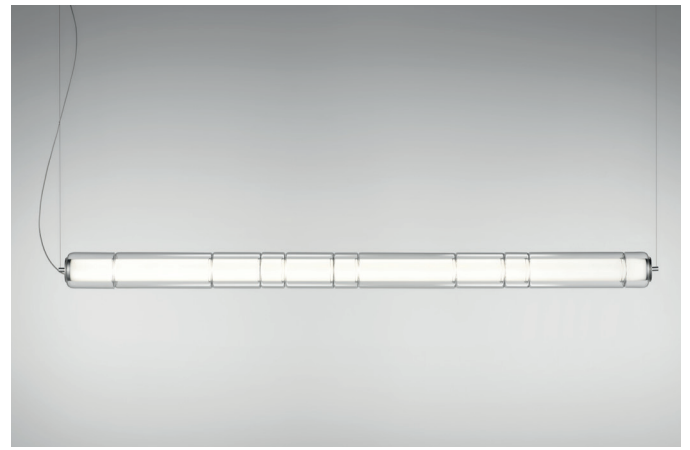

STACKING S 180 H - INDOOR

David Rockwell, 2023

REPLACEABLE LED

North America

LEUCOS

Discover
more

TECHNICAL SHEET

MATERIALS	Diffuser: Blown Borosilicate Glass Structure: Aluminium
DIMENSIONS	Diffuser: [Ø4" 70 7/8"] Ø10cm L180cm Canopy: [15 3/4" x 2 3/4" x 1 5/8"] 40cm x 7cm x H4cm Cable length: [118 1/8"] 300cm - feet 9.84'
FINISHES (DIFFUSER + STRUCTURE)	Transparent + Anodized Aluminium 
CANOPY	Matte white
LIGHT SOURCE	5 X LED STRIP 43,75W (total) 3740 lm (delivered) 3000K CRI≥90 5 X LED STRIP 43,75W (total) 3539 lm (delivered) 2700K CRI≥90
CONTROL	0/1-10V; Phase cut
MARKING	DRY LOCATION IP20
ON REQUEST	Customized end cups colors

Side view

Detail

Custom color

CONTROL	0/1-10V; Phase cut			
FINISH	SOURCE	CODE	QTY	TYPE
Transparent + Anodized Aluminium	LED 3000K LED 2700K	0012408 0012409		

PROJECT NAME	
SPECIFIER NAME	

We reserve the right to change our product specifications. Please visit www.leucos.com for the latest product information