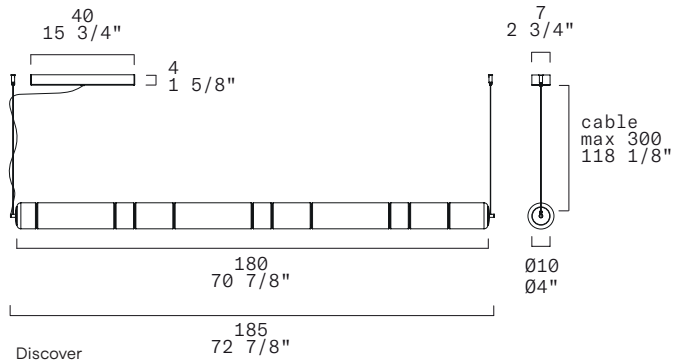

STACKING S 180 H - INDOOR

David Rockwell, 2023

REPLACEABLE LED

North America

LEUCOS

Discover
more

TECHNICAL SHEET

MATERIALS	Diffuser: Blown Borosilicate Glass Structure: Aluminium
DIMENSIONS	Diffuser: [Ø4" 70 7/8"] Ø10cm L180cm Canopy: [15 3/4" x 2 3/4" x 1 5/8"] 40cm x 7cm x H4cm Cable length: [118 1/8"] 300cm - feet 9.84'
FINISHES (DIFFUSER + STRUCTURE)	Transparent + Anodized Aluminium 
CANOPY	Matte white
LIGHT SOURCE	5 X LED STRIP 43,75W (total) 3740 lm (delivered) 3000K CRI≥90 5 X LED STRIP 43,75W (total) 3539 lm (delivered) 2700K CRI≥90
CONTROL	0/1-10V; Phase cut
MARKING	DRY LOCATION IP20
ON REQUEST	Customized end cups colors

Side view

Detail

Custom color

CONTROL	0/1-10V; Phase cut			
FINISH	SOURCE	CODE	QTY	TYPE
Transparent + Anodized Aluminium	LED 3000K LED 2700K	0012408 0012409		

PROJECT NAME	
SPECIFIER NAME	

We reserve the right to change our product specifications. Please visit www.leucos.com for the latest product information