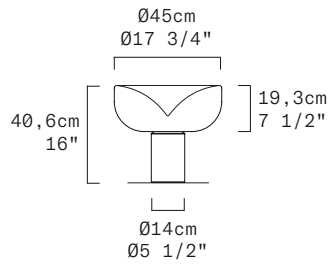

AELLA T 45 - INDOOR

Toso & Massari, 2023

New

Discover more

REPLACEABLE LED

North America

LEUCOS