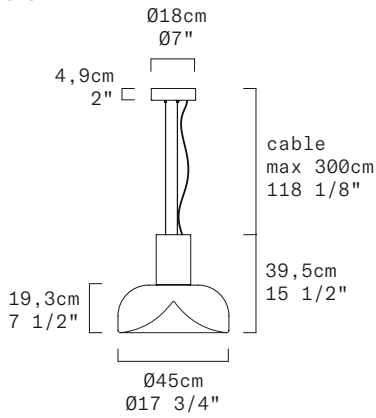

AELLA S 45 L - INDOOR

Toso & Massari, 2023

New

Discover more

REPLACEABLE LED

TECHNICAL SHEET

MATERIALS	Diffuser: Blown Glass Structure: Metal
CANOPY	Matte White
DIMENSIONS	Diffuser: [7 1/2" Ø17 3/4"] H19,3 cm Ø45 cm Canopy: [Ø7" H2"] Ø18 cm H4,9cm Cable length: [118 1/8"] 300 cm
	100-240Vac 50-60Hz
	Transparent with White Spot Diffuser: LED 1 X 14,2W 1350 lm (delivered) 3000K CRI≥90 LED 1 X 14,2W 1298 lm (delivered) 2700K CRI≥90
LIGHT SOURCE	Smoke Grey Diffuser: LED 1 X 14,2W 953 lm (delivered) 3000K CRI≥90 LED 1 X 14,2W 916 lm (delivered) 2700K CRI≥90
	All other finishes: LED 1 X 14,2W 2219 lm (nominal) 3000K CRI≥90 LED 1 X 14,2W 2118 lm (nominal) 2700K CRI≥90

DIMMING PROTOCOL Push-dim; 0/1-10V; Dali

MARKING DRY LOCATION

WEIGHT Net weight: 17,97 Ibs

PROJECT NAME	
SPECIFIER NAME	

We reserve the right to change our product specifications.
Please visit www.leucos.com for the latest product information

11 Mayfield Avenue, Edison, NJ 08837 - USA
Tel +1 (732) 225-0010

<https://www.leucos.com/en-us/info.us@leucos.com>

North America

LEUCOS