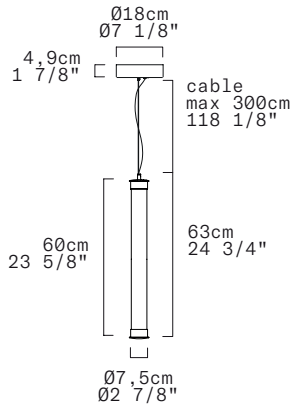

STACKING S 60 V NAKED - INDOOR

David Rockwell, 2023

Discover more

REPLACEABLE LED

TECHNICAL SHEET

MATERIALS	Diffuser: Polymethacrylate Structure: Aluminum
DIMENSIONS	Diffuser: [Ø2 7/8" H23 5/8"] Ø7,5cm H60cm Canopy: [Ø7 1/8" H1 7/8"] Ø18cm H4,9cm Cable length: [118 1/8"] 300cm
CANOPY	Matte White
LIGHT SOURCE	5 X LED STRIP 13,75W (total) 1236 lm (delivered) 3000K CRI≥90 5 X LED STRIP 13,75W (total) 1211 lm (delivered) 2700K CRI≥90
DIMMING PROTOCOL	0/1-10V; Phase cut
MARKING	DRY LOCATION 
WEIGHT	Net weight: 4,40 Ibs