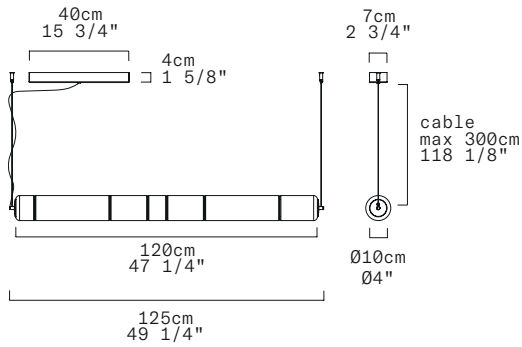

STACKING S 120 H - INDOOR

David Rockwell, 2023

North America

LEUCOS

Discover more

REPLACEABLE LED