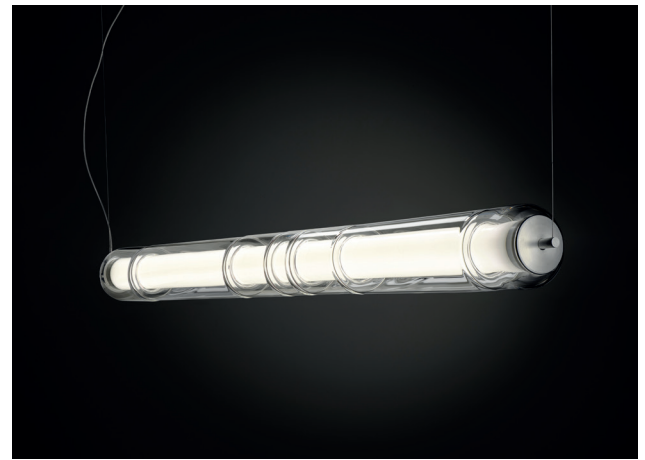

STACKING S 120 H - INDOOR

David Rockwell, 2023

North America

LEUCOS

Discover more

REPLACEABLE LED

100-277Vac 50-60Hz standard version

(supplied with canopy & driver)

DIMMING PROTOCOL	0/1-10V; Phase cut			
FINISH (DIFFUSER + STRUCTURE)	SOURCE	CODE	QTY	TYPE
Transparent + Anodized Aluminum	LED 3000K	0012410		
	LED 2700K	0012411		
Transparent + Matte Black Aluminum	LED 3000K	0013906		
	LED 2700K	0013907		
Satin Black + Anodized Aluminum	LED 3000K	0013704		
	LED 2700K	0013705		
Satin Black + Matte Black Aluminum	LED 3000K	0013706		
	LED 2700K	0013707		

ON REQUEST

MINIMUM ORDER QUANTITY 2 PCS PER COLOR FOR METALLIC PETROL BLUE AND METALLIC TITANIUM

DIMMING PROTOCOL	0/1-10V; Phase cut			
FINISH (DIFFUSER + STRUCTURE)	SOURCE	CODE	QTY	TYPE
Metallic Petrol Blue + Anodized Aluminum	LED 3000K	0013708		
	LED 2700K	0013709		
Metallic Petrol Blue + Matte Black Aluminum	LED 3000K	0013710		
	LED 2700K	0013711		
Metallic Titanium + Anodized Aluminum	LED 3000K	0013712		
	LED 2700K	0013713		
Metallic Titanium + Matte Black Aluminum	LED 3000K	0013714		
	LED 2700K	0013715		

TECHNICAL SHEET

MATERIALS	Diffuser: Blown Borosilicate Glass Structure: Aluminum
DIMENSIONS	Diffuser: [04" L47 1/4"] Ø10cm L120cm Canopy: [15 3/4" x 2 3/4" x H1 5/8"] 40cm x 7cm x H4cm Cable length: [118 1/8"] 300cm
CANOPY	Matte White
LIGHT SOURCE	5 X LED STRIP 28,75W (total) 2523 lm (delivered) 3000K CRI≥90 5 X LED STRIP 28,75W (total) 2472 lm (delivered) 2700K CRI≥90
DIMMING PROTOCOL	0/1-10V; Phase cut
MARKING	DRY LOCATION 
WEIGHT	Net weight: 12,34 Ibs