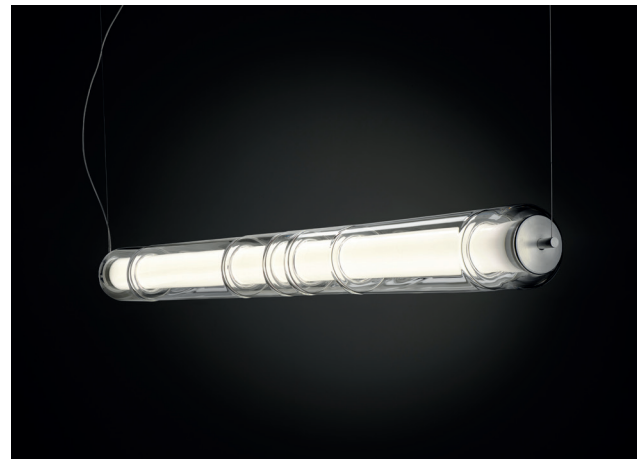

STACKING S 120 H - INDOOR

David Rockwell, 2023

North America

LEUCOS

Discover more

REPLACEABLE LED

100-277Vac 50-60Hz standard version

(supplied with canopy & driver)

DIMMING PROTOCOL	0/1-10V; Phase cut			
FINISH (DIFFUSER + STRUCTURE)	SOURCE	CODE	QTY	TYPE
Transparent + Anodized Aluminum	LED 3000K	0012410		
	LED 2700K	0012411		

24Vdc version installation with remote driver

(supplied without canopy & driver)

DIMMING PROTOCOL	Driver and canopy not included			
FINISH (DIFFUSER + STRUCTURE)	SOURCE	CODE	QTY	TYPE
Transparent + Anodized Aluminum	LED 3000K	0013275		
	LED 2700K	0013276		

TECHNICAL SHEET

MATERIALS Diffuser: Blown Borosilicate Glass
Structure: Aluminum

DIMENSIONS Diffuser: [04" L47 1/4"] Ø10cm L120cm
Canopy: [15 3/4" x 2 3/4" x H1 5/8"] 40cm x 7cm x H4cm
Cable length: [118 1/8"] 300cm