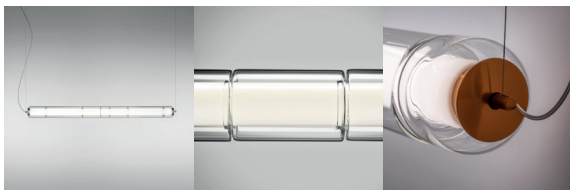

STACKING S 120 H - INDOOR

David Rockwell, 2023

REPLACEABLE LED

North America

LEUCOS

Discover more

TECHNICAL SHEET

MATERIALS	Diffuser: Blown Borosilicate Glass Structure: Metal
DIMENSIONS	Diffuser: [Ø4" 47 1/4"] Ø10cm L120,6cm Canopy: [15 3/4" x 2 3/4" x 1 5/8"] 40cm x 7cm x H4cm Cable length: [118 1/8"] 300cm- feet 9.84'
FINISHES (DIFFUSER + STRUCTURE)	Transparent + Anodized Aluminium 
CANOPY	Matte white
LIGHT SOURCE	5 X LED STRIP 28,75W (total) 2523 lm (delivered) 3000K CRI≥90 5 X LED STRIP 28,75W (total) 2507 lm (delivered) 2700K CRI≥90
CONTROL	0/1-10V; Phase cut
MARKING	DRY LOCATION 

CONTROL	0/1-10V; Phase cut			
FINISH	SOURCE	CODE	QTY	TYPE
Transparent + Anodized Aluminium	LED 3000K LED 2700K	0012410 0012411		

PROJECT NAME	
SPECIFIER NAME	

Front view

Detail

Custom color

We reserve the right to change our product specifications. Please visit www.leucos.com for the latest product information