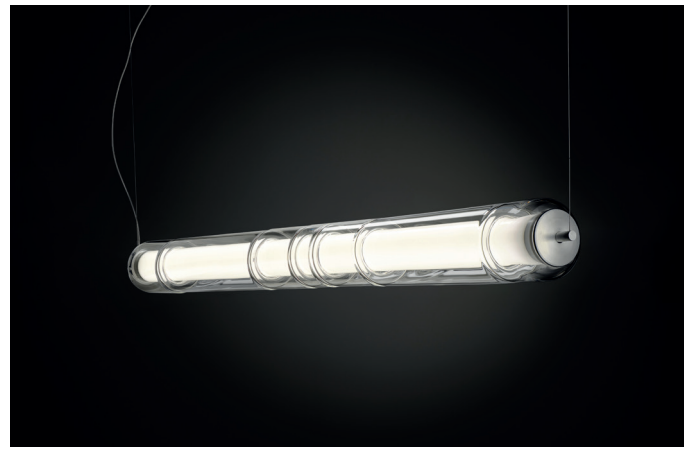

STACKING S 120 H - INDOOR

David Rockwell, 2023

REPLACEABLE LED

North America

LEUCOS

Discover more

TECHNICAL SHEET

MATERIALS	Diffuser: Blown Borosilicate Glass Structure: Metal
DIMENSIONS	Diffuser: [Ø4" 47 1/4"] Ø10cm L120,6cm Canopy: [15 3/4" x 2 3/4" x 1 5/8"] 40cm x 7cm x H4cm Cable length: [118 1/8"] 300cm- feet 9.84'
FINISHES (DIFFUSER + STRUCTURE)	Transparent + Anodized Aluminium 
CANOPY	Matte white
LIGHT SOURCE	5 X LED STRIP 28,75W (total) 2523 lm (delivered) 3000K CRI≥90 5 X LED STRIP 28,75W (total) 2507 lm (delivered) 2700K CRI≥90
CONTROL	0/1-10V; Phase cut
MARKING	DRY LOCATION 

CONTROL	0/1-10V; Phase cut			
FINISH	SOURCE	CODE	QTY	TYPE
Transparent + Anodized Aluminium	LED 3000K LED 2700K	0012410 0012411		

PROJECT NAME	
SPECIFIER NAME	

Front view

Detail

Custom color

We reserve the right to change our product specifications. Please visit www.leucos.com for the latest product information