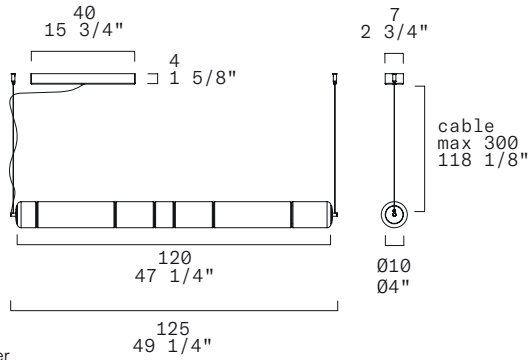

STACKING S 120 H - INDOOR

David Rockwell, 2023

REPLACEABLE LED

North America

LEUCOS

Discover more

TECHNICAL SHEET

MATERIALS	Diffuser: Blown Borosilicate Glass Structure: Metal
DIMENSIONS	Diffuser: [Ø4" 47 1/4"] Ø10cm L120,6cm Canopy: [15 3/4" x 2 3/4" x 1 5/8"] 40cm x 7cm x H4cm Cable length: [118 1/8"] 300cm- feet 9.84'
FINISHES (DIFFUSER + STRUCTURE)	Transparent + Anodized Aluminium 
CANOPY	Matte white
LIGHT SOURCE	5 X LED STRIP 28,75W (total) 2523 lm (delivered) 3000K CRI≥90 5 X LED STRIP 28,75W (total) 2507 lm (delivered) 2700K CRI≥90
CONTROL	0/1-10V; Phase cut
MARKING	DRY LOCATION 

CONTROL	0/1-10V; Phase cut			
FINISH	SOURCE	CODE	QTY	TYPE
Transparent + Anodized Aluminium	LED 3000K LED 2700K	0012410 0012411		

PROJECT NAME	
SPECIFIER NAME	

Front view

Detail

Custom color

We reserve the right to change our product specifications. Please visit www.leucos.com for the latest product information