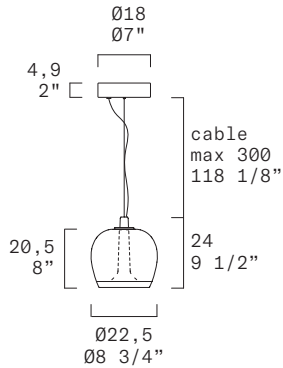

AURELIA BOLD S 22 SS (SINGLE SWITCH) - INDOOR

Patrick Jouin, 2021

Direct light +
Indirect light