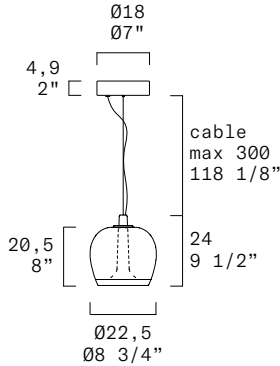

AURELIA BOLD S 22 SS (SINGLE SWITCH) - INDOOR

Patrick Jouin, 2021

Direct light +
Indirect light