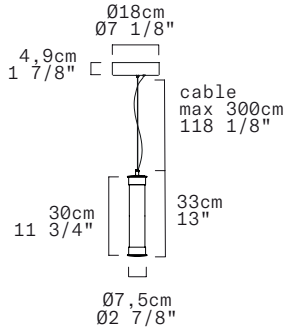

STACKING S 30 V NAKED - INDOOR

David Rockwell, 2023

Discover more

REPLACEABLE LED

TECHNICAL SHEET

MATERIALS	Difuser: Polymethacrylate Structure: Aluminum
DIMENSIONS	Difuser: [$\varnothing 2\ 7/8''$ H $11\ 3/4''$] $\varnothing 7,5\text{cm}$ H 30cm Canopy: [$\varnothing 7\ 1/8''$ H $1\ 7/8''$] $\varnothing 18\text{cm}$ H $4,9\text{cm}$ Cable length: [$118\ 1/8''$] 300cm
CANOPY	Matte White
LIGHT SOURCE	5 X LED STRIP 6,25W (total) 547 lm (delivered) 3000K CRI \geq 90 5 X LED STRIP 6,25W (total) 536 lm (delivered) 2700K CRI \geq 90
DIMMING PROTOCOL	0/1-10V; Phase cut
MARKING	DRY LOCATION 
WEIGHT	Net weight: 3,74 Ibs