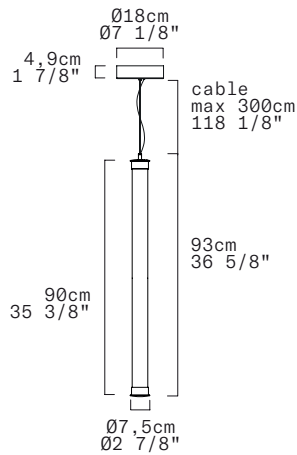

STACKING S 90 V NAKED - INDOOR

David Rockwell, 2023

Discover more.

REPLACEABLE LED

TECHNICAL SHEET

MATERIALS	Diffuser: Polymethacrylate Structure: Aluminum
DIMENSIONS	Diffuser: [Ø2 7/8" H35 3/8"] Ø7,5cm H90cm Canopy: [Ø7 1/8" H1 7/8"] Ø18cm H4,9cm Cable length: [118 1/8"] 300cm
CANOPY	Matte White
LIGHT SOURCE	5 X LED STRIP 21,25W (total) 1930 lm (delivered) 3000K CRI≥90 5 X LED STRIP 21,25W (total) 1891 lm (delivered) 2700K CRI≥90
DIMMING PROTOCOL	0/1-10V; Phase cut
MARKING	DRY LOCATION 
WEIGHT	Net weight: 5,73 Ibs

(supplied with canopy & driver)

DIMMING PROTOCOL	0/1-10V; Phase cut			
FINISH (DIFFUSER + STRUCTURE)	SOURCE	CODE	QTY	TYPE
Transparent + Anodized Aluminum	LED 3000K	0012505		
	LED 2700K	0012506		

24Vdc version installation with remote driver