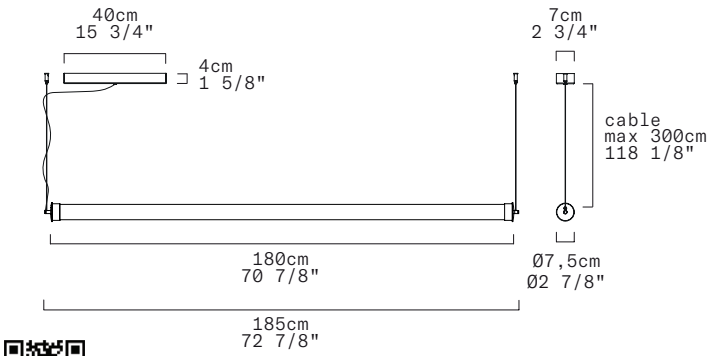

STACKING S 180 H NAKED - INDOOR

David Rockwell, 2023

Discover more

REPLACEABLE LED

North America

LEUCOS

100-277Vac 50-60Hz standard version

(supplied with canopy & driver)

TECHNICAL SHEET	
MATERIALS	Diffuser: Borosilicate Glass Structure: Aluminium
DIMENSIONS	Diffuser: [2 7/8" L70 7/8"] Ø7,5cm L180cm Canopy: [15 3/4" x 2 3/4" x H1 5/8"] 40cm x 7cm x H4cm Cable length: [118 1/8"] 300cm
CANOPY	Matte White
LIGHT SOURCE	5 X LED STRIP 43,75W (total) 3924 lm (delivered) 3000K CRI≥90 5 X LED STRIP 43,75W (total) 3845 lm (delivered) 2700K CRI≥90
DIMMING PROTOCOL	0/1-10V; Phase cut
MARKING	DRY LOCATION 
WEIGHT	Net weight: 11,02 Ibs