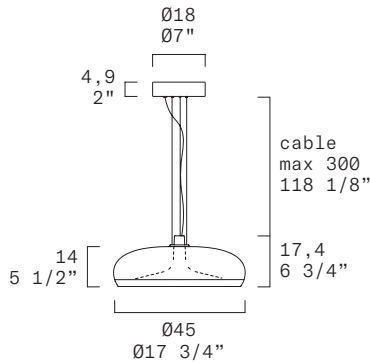

AURELIA S 45 SS (SINGLE SWITCH) - INDOOR

Patrick Jouin, 2021

Direct light +
Indirect light