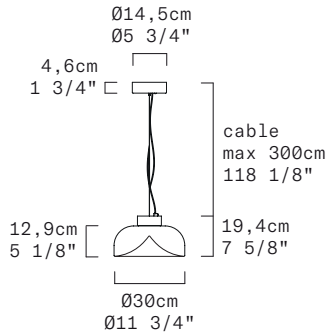

AELLA S 30 - INDOOR

Toso & Massari, 2016

Upgraded

Discover more

REPLACEABLE LED

TECHNICAL SHEET

MATERIALS Diffuser: Blown Glass
Structure: Metal

CANOPY Matte White

DIMENSIONS Diffuser: [Ø11 3/4" H5 1/8"] Ø30 cm H12,9 cm
Canopy: [Ø5 3/4" H1 3/4"] Ø14,5 cm H4,6 cm
Cable length: [118 1/8"] 300 cm

100-240Vac 50-60Hz

Transparent with White Spot Diffuser:
LED 1 X 11,9W 1051 lm (delivered) 3000K CRI≥90
LED 1 X 11,9W 986 lm (delivered) 2700K CRI≥90

LIGHT SOURCE Smoke Grey Diffuser:
LED 1 X 11,9W 712 lm (delivered) 3000K CRI≥90
LED 1 X 11,9W 668 lm (delivered) 2700K CRI≥90

All other finishes:
LED 1 X 11,9W 1568 lm (nominal) 3000K CRI≥90
LED 1 X 11,9W 1506 lm (nominal) 2700K CRI≥90

DIMMING PROTOCOL Push-dim; 0/1-10V; Dali

MARKING DRY LOCATION

WEIGHT Net Weight: 8,15 Ibs

PROJECT NAME

SPECIFIER NAME

We reserve the right to change our product specifications.
Please visit www.leucos.com for the latest product information

11 Mayfield Avenue, Edison, NJ 08837 - USA
Tel +1 (732) 225-0010

<https://www.leucos.com/en-us/info.us@leucos.com>

North America

LEUCOS