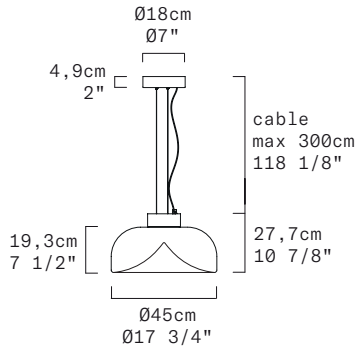

AELLA S 45 - INDOOR

Toso & Massari, 2023

New

Discover more

REPLACEABLE LED

TECHNICAL SHEET

MATERIALS Diffuser: Blown Glass
Structure: Metal

CANOPY Matte White

DIMENSIONS Diffuser: [Ø17 3/4" H 7 1/2"] Ø45 cm H19,3 cm
Canopy: [Ø7" H2"] Ø18 cm H4,9 cm
Cable length: [118 1/8"] 300 cm

100-240Vac 50-60Hz

Transparent with White Spot Diffuser:
LED 1 X 14,2W 1350 lm (delivered) 3000K CRI≥90
LED 1 X 14,2W 1298 lm (delivered) 2700K CRI≥90

LIGHT SOURCE Smoke Grey Diffuser:
LED 1 X 14,2W 953 lm (delivered) 3000K CRI≥90
LED 1 X 14,2W 916 lm (delivered) 2700K CRI≥90

All other finishes:
LED 1 X 14,2W 2219 lm (nominal) 3000K CRI≥90
LED 1 X 14,2W 2118 lm (nominal) 2700K CRI≥90

DIMMING PROTOCOL Push-dim; 0/1-10V; Dali

MARKING DRY LOCATION

WEIGHT Net weight: 17,19 Ibs

PROJECT NAME

SPECIFIER NAME

We reserve the right to change our product specifications.
Please visit www.leucos.com for the latest product information

11 Mayfield Avenue, Edison, NJ 08837 - USA
Tel +1 (732) 225-0010

<https://www.leucos.com/en-us/info.us@leucos.com>

North America

LEUCOS