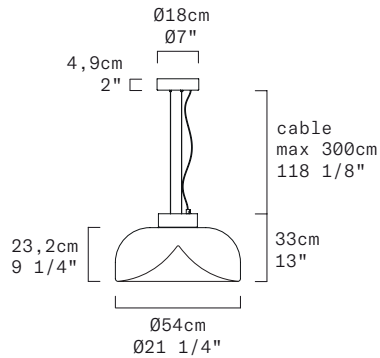

AELLA S 54 - INDOOR

Toso & Massari, 2016

Upgraded

Discover more

REPLACEABLE LED

TECHNICAL SHEET

MATERIALS	Diffuser: Blown Glass Structure: Metal
CANOPY	Matte White
DIMENSIONS	Diffuser: [Ø21 1/4" H9 1/4"] Ø54 cm H23,2 cm Canopy: [Ø7" H2"] Ø18 cm H4,9cm Cable length: [118 1/8"] 300 cm
	100-240Vac 50-60Hz
	Transparent with White Spot Diffuser: LED 1 X 16,6W 2615 lm (delivered) 3000K CRI≥90 LED 1 X 16,6W 2514 lm (delivered) 2700K CRI≥90
LIGHT SOURCE	Smoke Grey Diffuser: LED 1 X 16,6W 2010 lm (delivered) 3000K CRI≥90 LED 1 X 16,6W 1933 lm (delivered) 2700K CRI≥90
	All other finishes: LED 1 X 16,6W 3944 lm (nominal) 3000K CRI≥90 LED 1 X 16,6W 3791 lm (nominal) 2700K CRI≥90
DIMMING PROTOCOL	Push-dim; 0/1-10V; Dali
MARKING	DRY LOCATION 
WEIGHT	Net weight: 17,19 Ibs