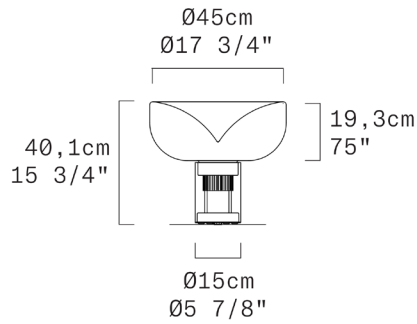

ABELLA T 45 OPENWORKED - INDOOR

Toso & Massari, 2024

Special Edition

Discover more

REPLACEABLE LED

TECHNICAL SHEET

MATERIALS	Diffuser: Blown Glass Structure: Metal + Anodized aluminium and Natural Copper Rods Base: Borosilicate Glass
DIMENSIONS	Diffuser: [Ø17 3/4" H75"] Ø45 cm H19,3cm Base: [Ø5 7/8" H8 1/4"] Ø15cm H20,8 cm Cable lenght: [78 3/4"] 200 cm
LIGHT SOURCE	LED 1 X 14,3W 2202 lm (nominal) 3000K CRI≥90 LED 1 X 14,3W 2116 lm (nominal) 2700K CRI≥90
DIMMING PROTOCOL	Dimmer on cord
MARKING	DRY LOCATION
NET WEIGHT	17,63 lbs

North America

LEUCOS

DIMMING PROTOCOL	Dimmer on cord			
FINISH (DIFFUSER + STRUCTURE)	SOURCE	CODE	QTY	TYPE
Trasparent with White spot + Transparent Glass + Anodized Aluminium and Natural Copper Rods	LED 3000K	0013401		
	LED 2700K	0013402		