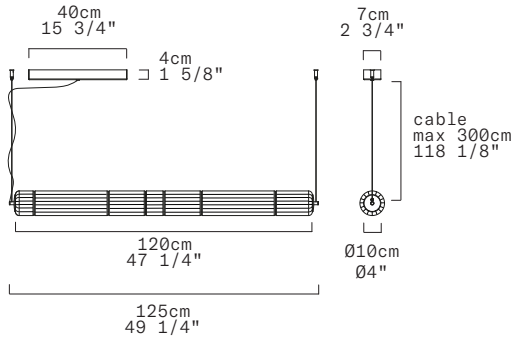

STACKING S 120 H RIG - INDOOR

David Rockwell, 2024

North America

LEUCOS

Discover more

REPLACEABLE LED

100-277Vac 50-60Hz standard version

(supplied with canopy & driver)

TECHNICAL SHEET	
MATERIALS	Diffuser: Blown Borosilicate Glass Structure: Aluminum
DIMENSIONS	Diffuser: [04" L47 1/4"] Ø10cm L120cm Canopy: [15 3/4" x 2 3/4" x H1 5/8"] 40cm x 7cm x H4cm Cable length: [118 1/8"] 300cm
CANOPY	Matte White
LIGHT SOURCE	5 X LED STRIP 28,75W (total) 2523 lm (delivered) 3000K CRI≥90 5 X LED STRIP 28,75W (total) 2472 lm (delivered) 2700K CRI≥90
DIMMING PROTOCOL	0/1-10V; Phase cut
MARKING	DRY LOCATION 
NET WEIGHT	15,65 Ibs