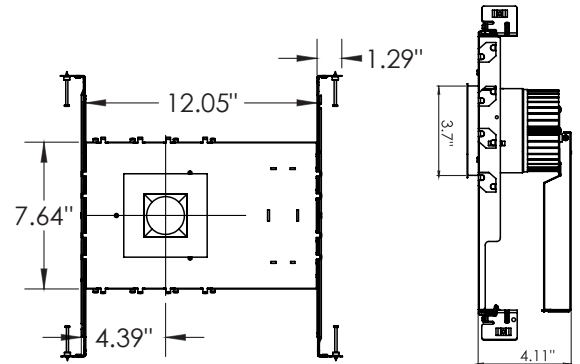

HOUSING: NEW COSTRUCTION