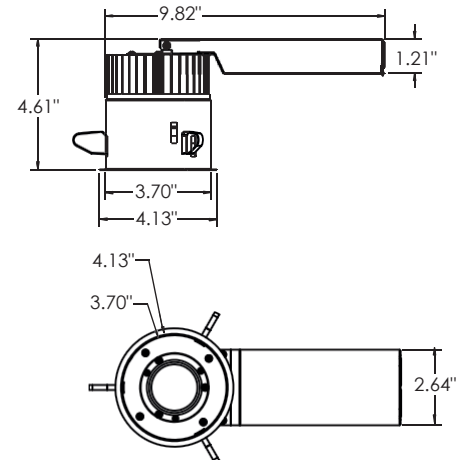

HOUSING: REMODEL